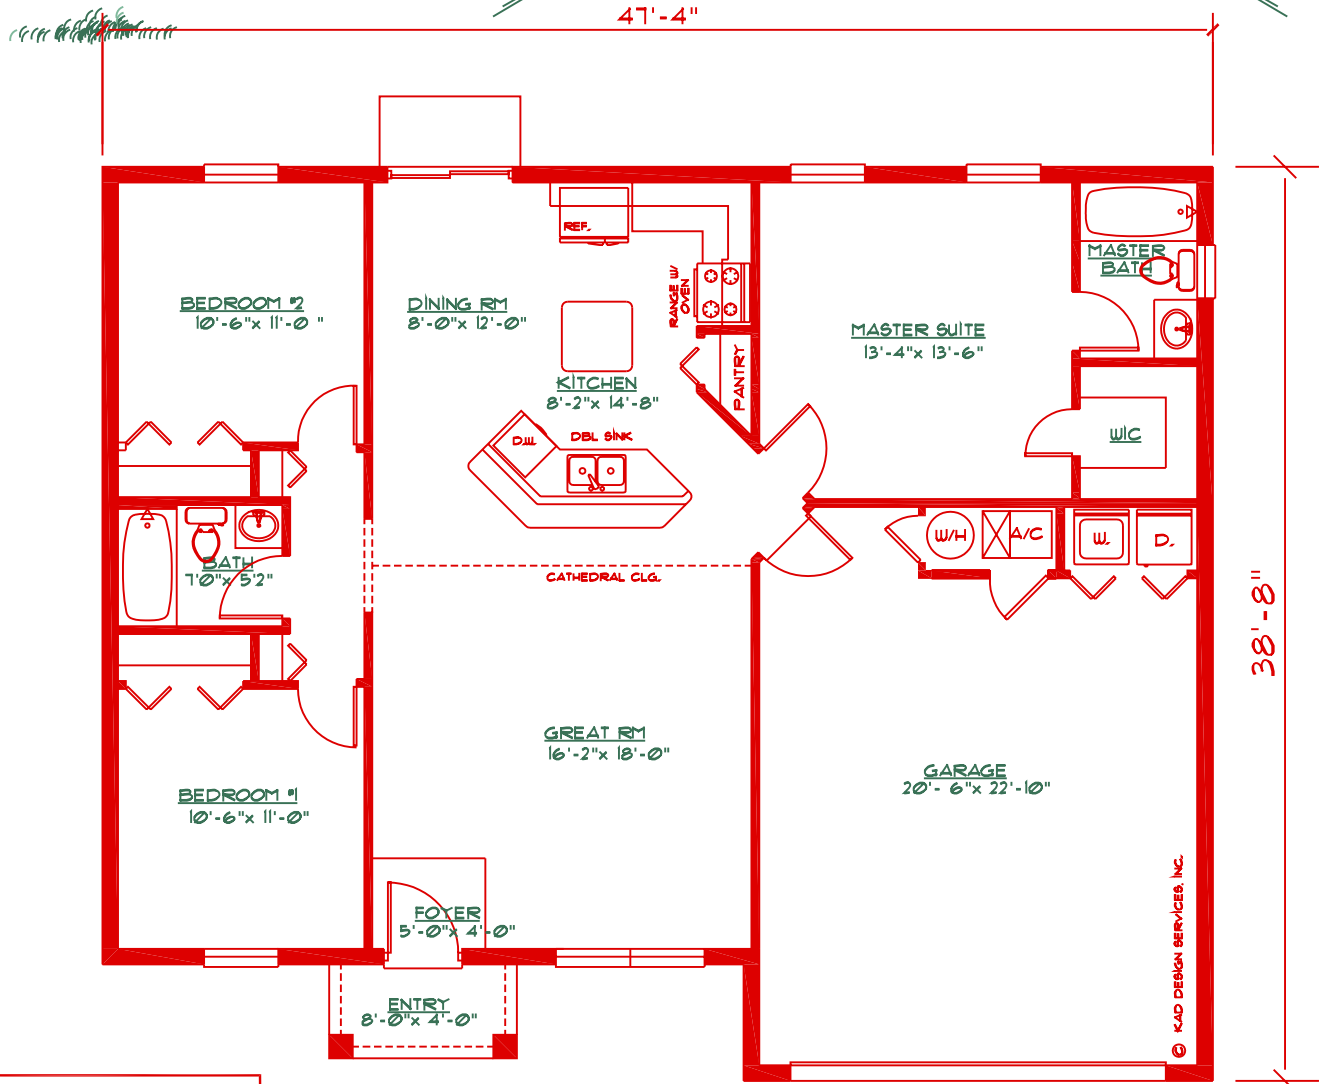

© KAD DESIGN SERVICES, INC.

AREA TABULATIONS	
LIVING	1,235
ENTRY	32
GARAGE	480
TOTAL	1,747