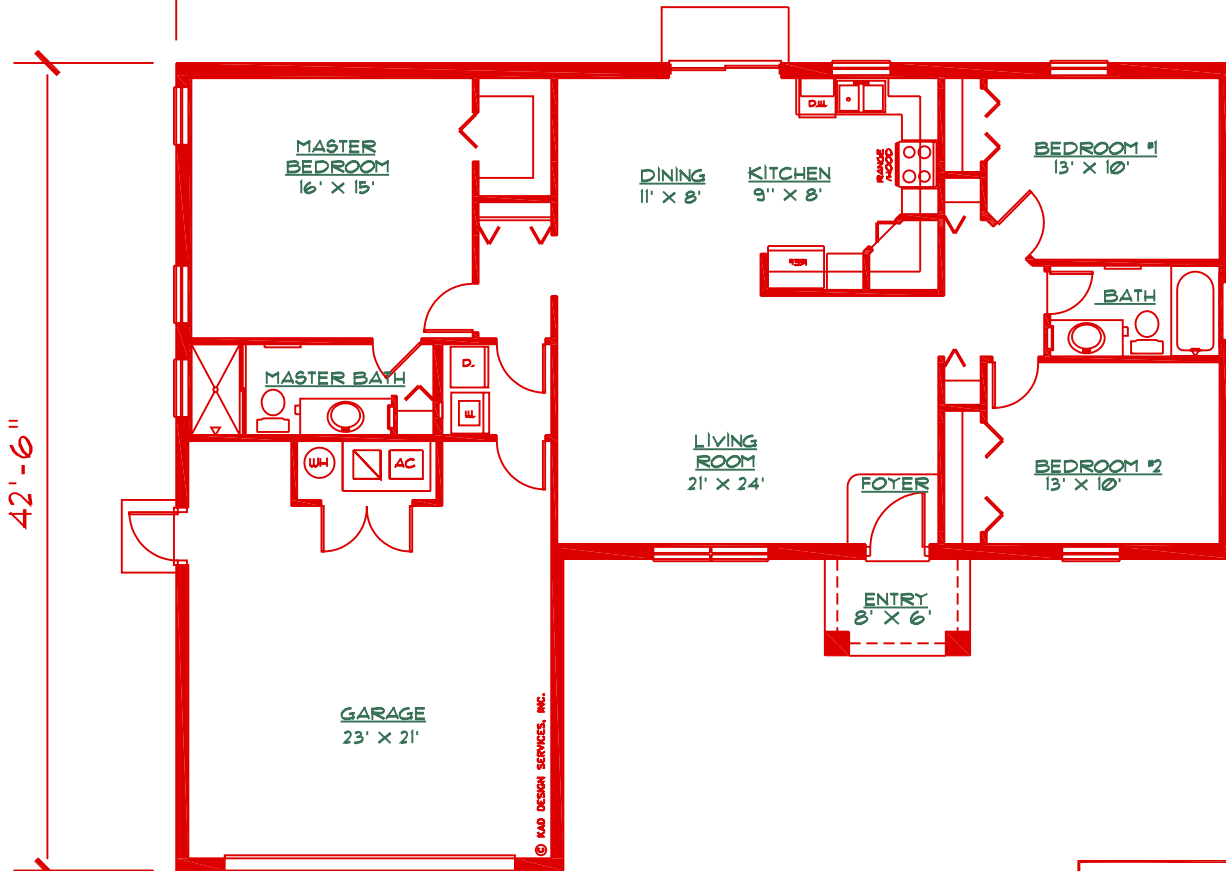

Hailey
 "A" ELEVATION

© MAD DESIGN SERVICES, INC.

AREA TABULATIONS	
LIVING	1,460
GARAGE	505
ENTRY	43
TOTAL	2,008

FLOOR PLAN & RENDERINGS MAY VARY FROM ACTUAL CONSTRUCTION DRAWINGS