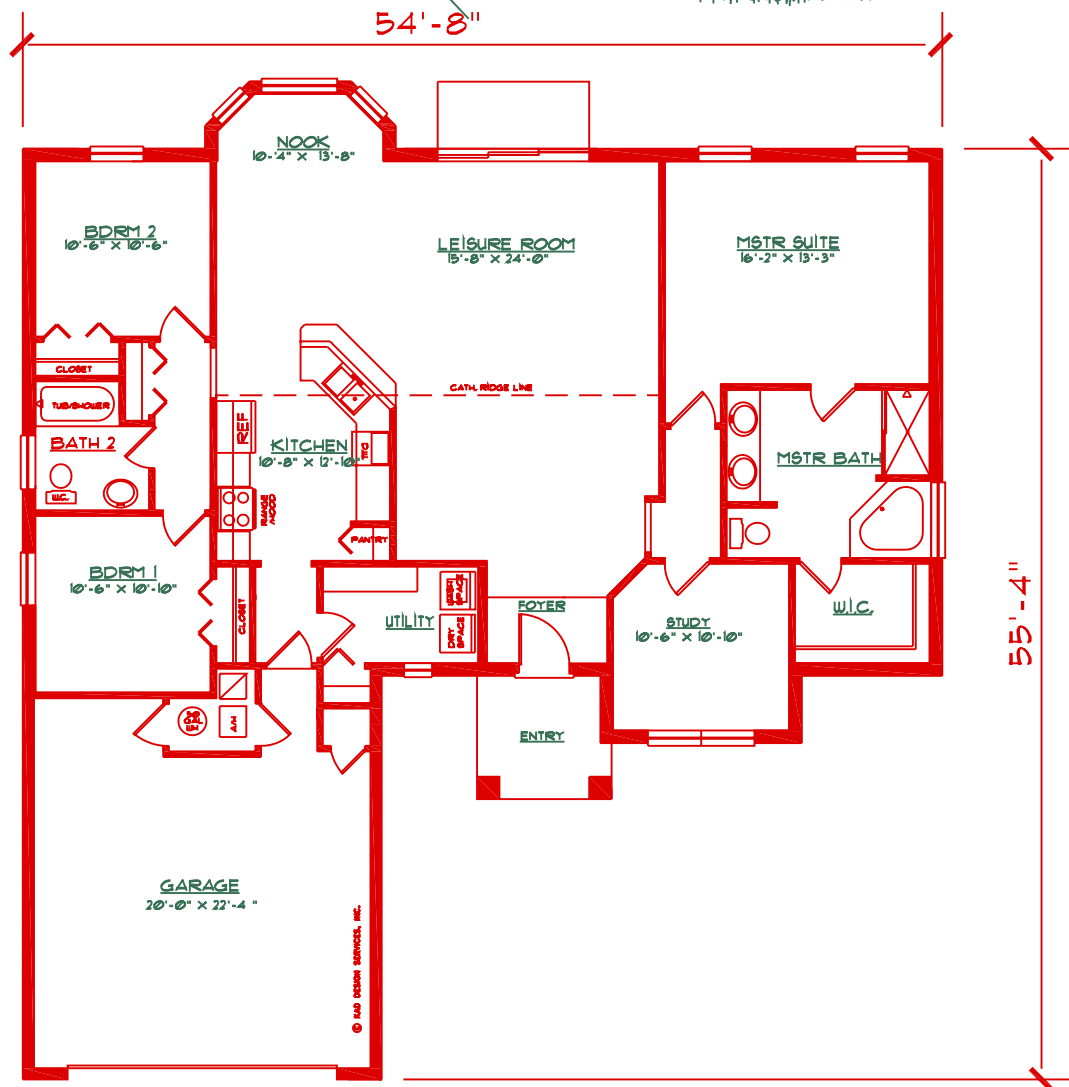

Kingwood

AREA CALCULATIONS	
LIVING	1,840
GARAGE	420
ENTRY	69
TOTAL	2329

FLOOR PLAN & RENDERINGS MAY VARY FROM ACTUAL CONSTRUCTION DRAWINGS