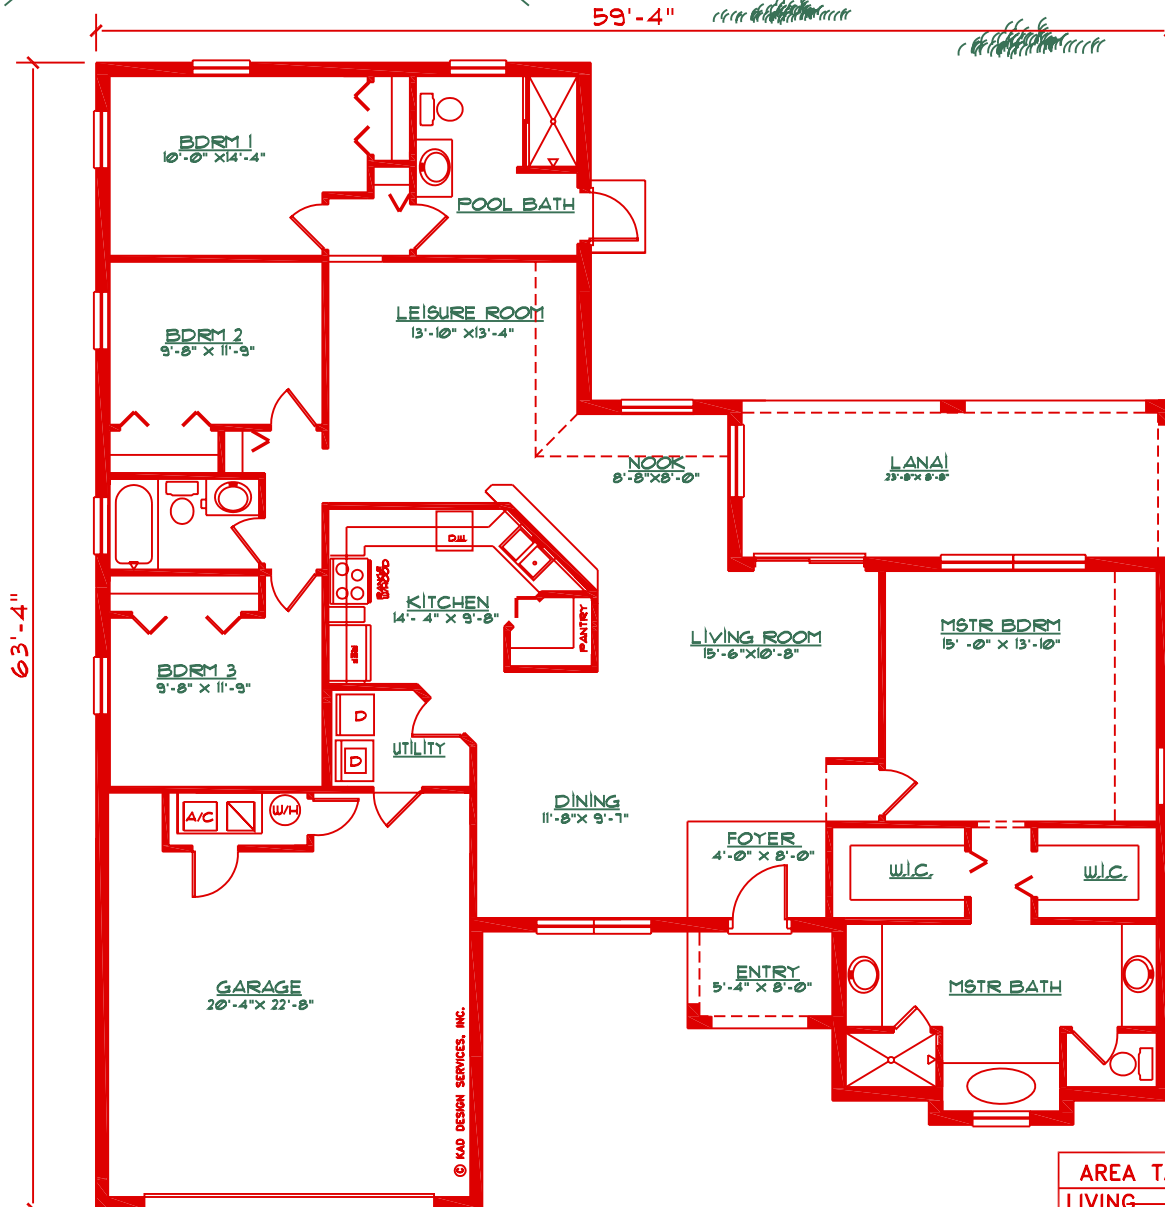

**Mansonia**

AREA TABULATIONS	
LIVING	2,064
PATIO	206
ENTRY	43
GARAGE	417
<b>TOTAL</b>	<b>2,730</b>

FLOOR PLAN & RENDERINGS MAY VARY FROM ACTUAL CONSTRUCTION DRAWINGS

© HAD DESIGN SERVICES, INC.