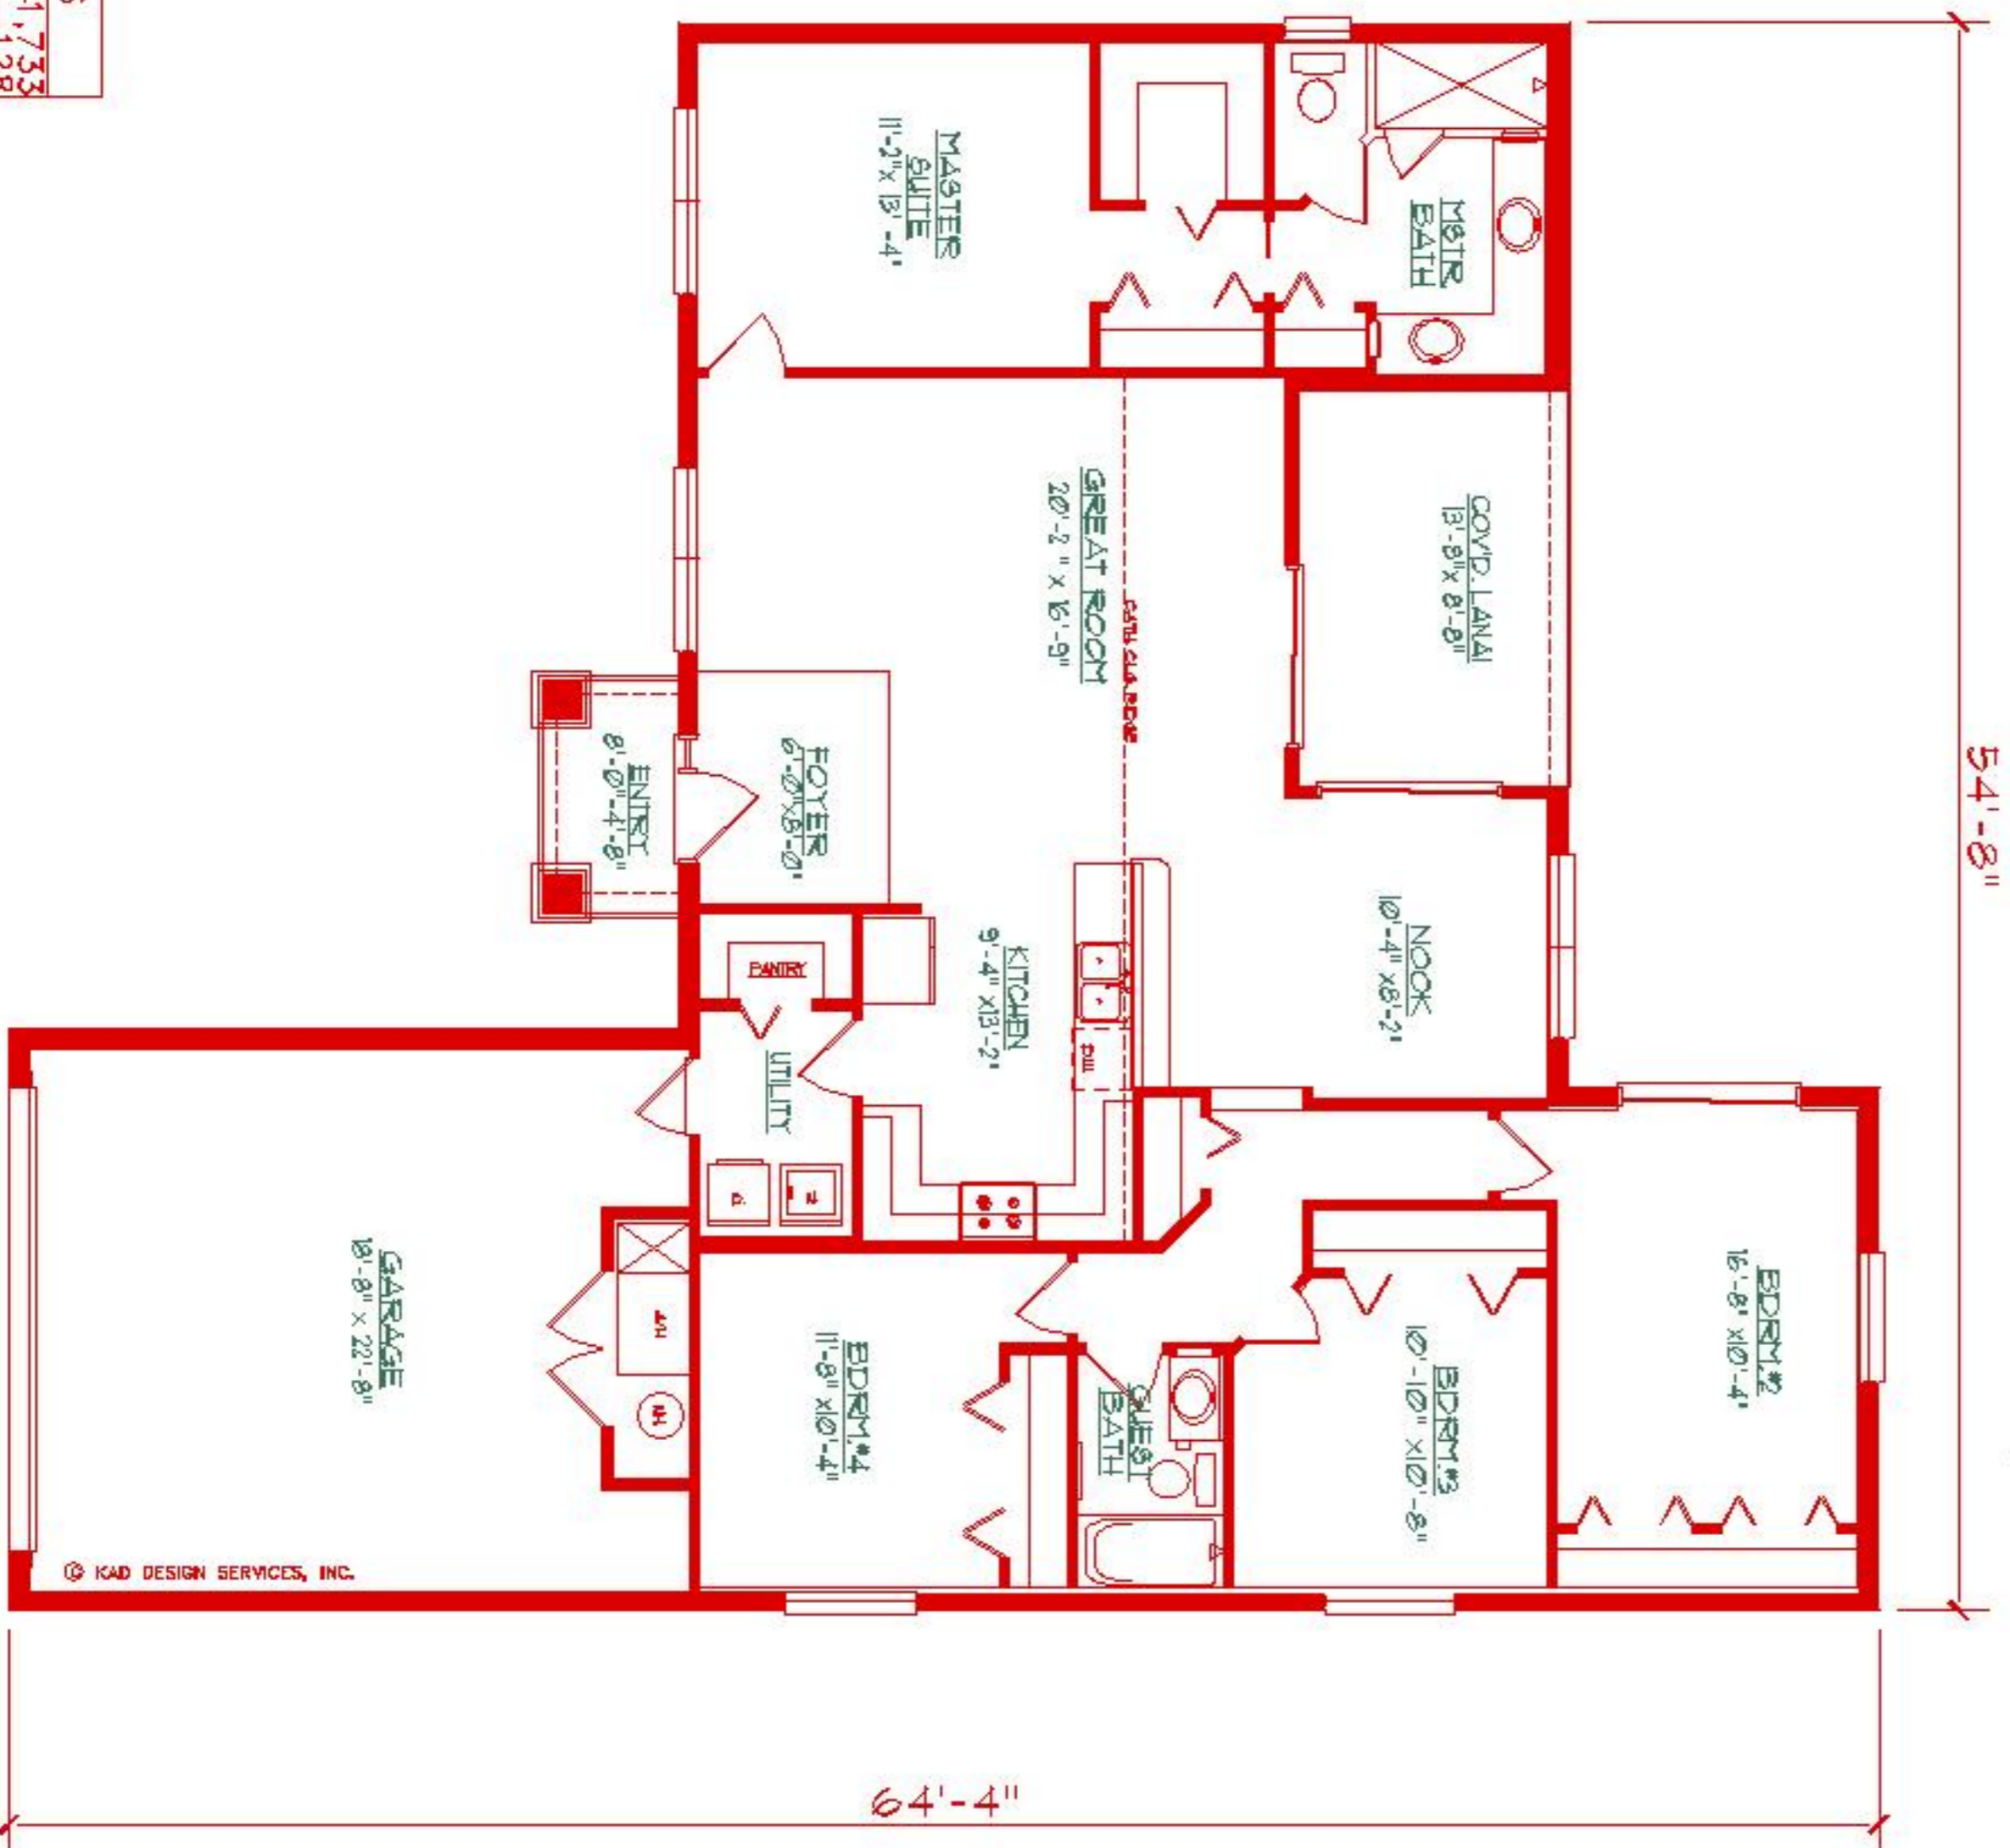

Mariana

AREA TABULATIONS

LIVING	1,733
PATIO	128
ENTRY	41
GARAGE	510
TOTAL	2,412

FLOOR PLAN & RENDERINGS MAY VARY FROM ACTUAL CONSTRUCTION DRAWINGS