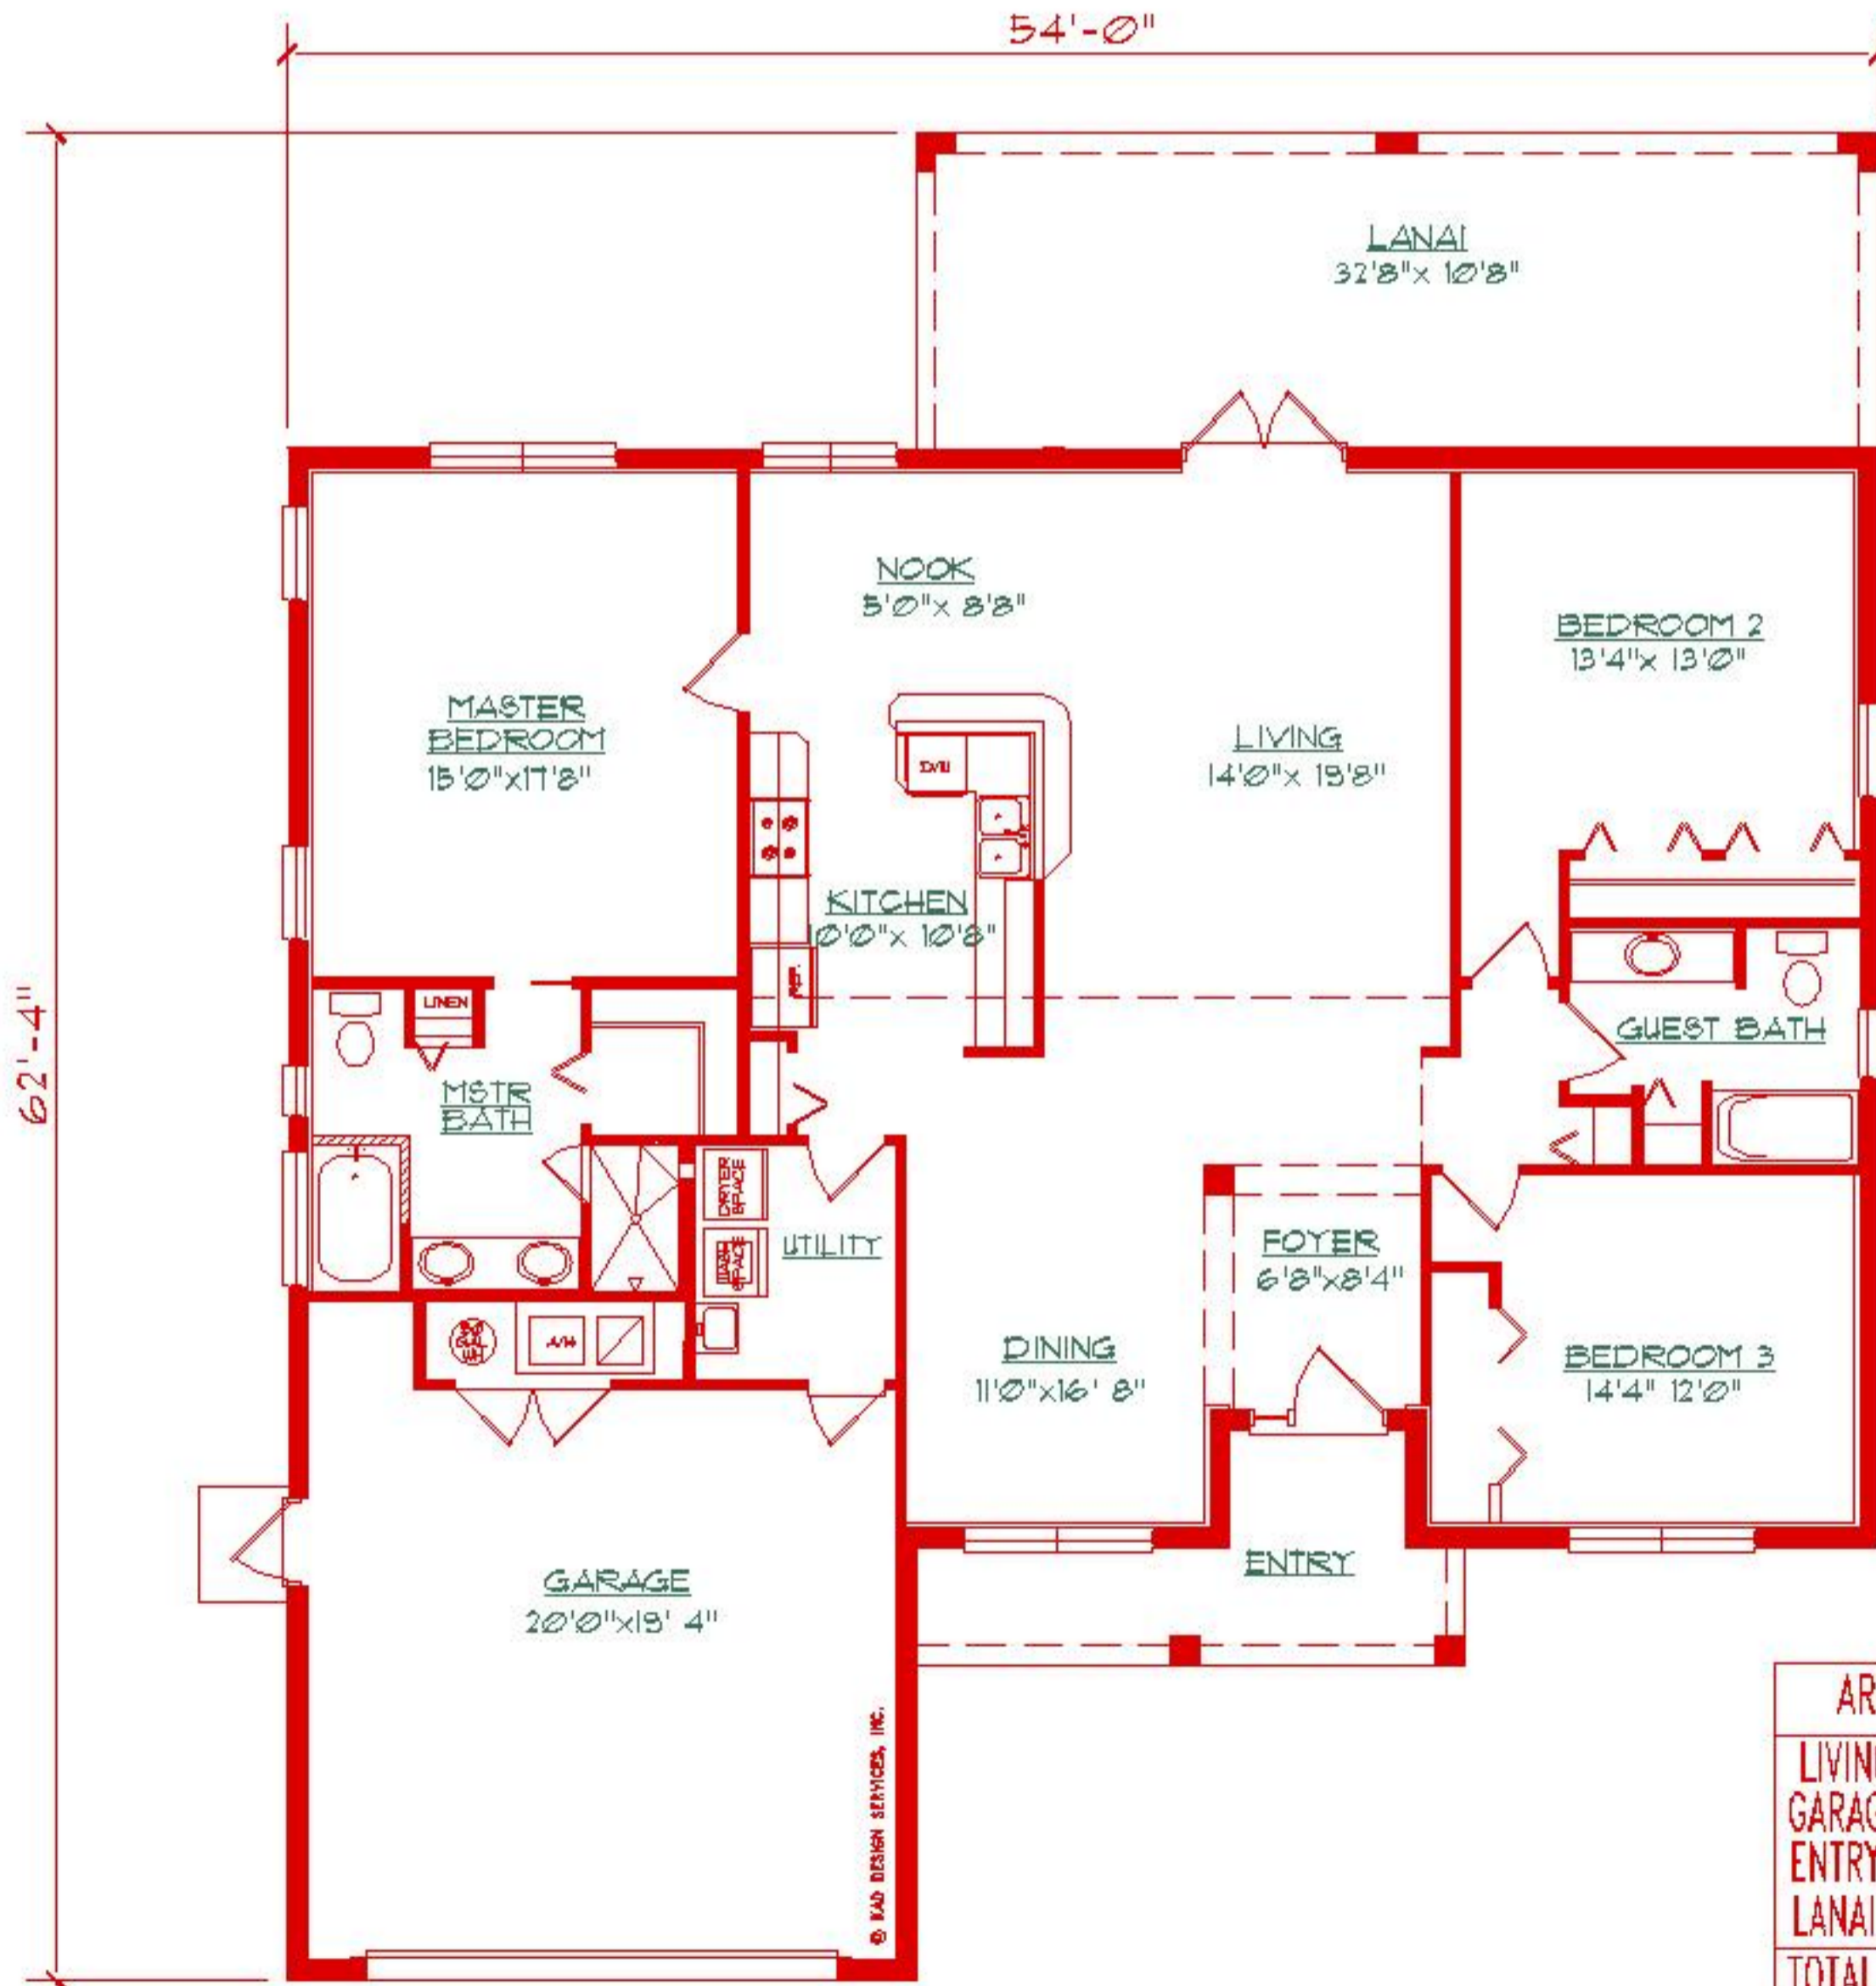

Scarlett

AREA TABULATIONS	
LIVING	1,853
GARAGE	457
ENTRY	90
LANAI	348
TOTAL	2,748

FLOOR PLAN & RENDERINGS MAY VARY FROM ACTUAL CONSTRUCTION DRAWINGS

© KAD DESIGN SERVICES, INC.